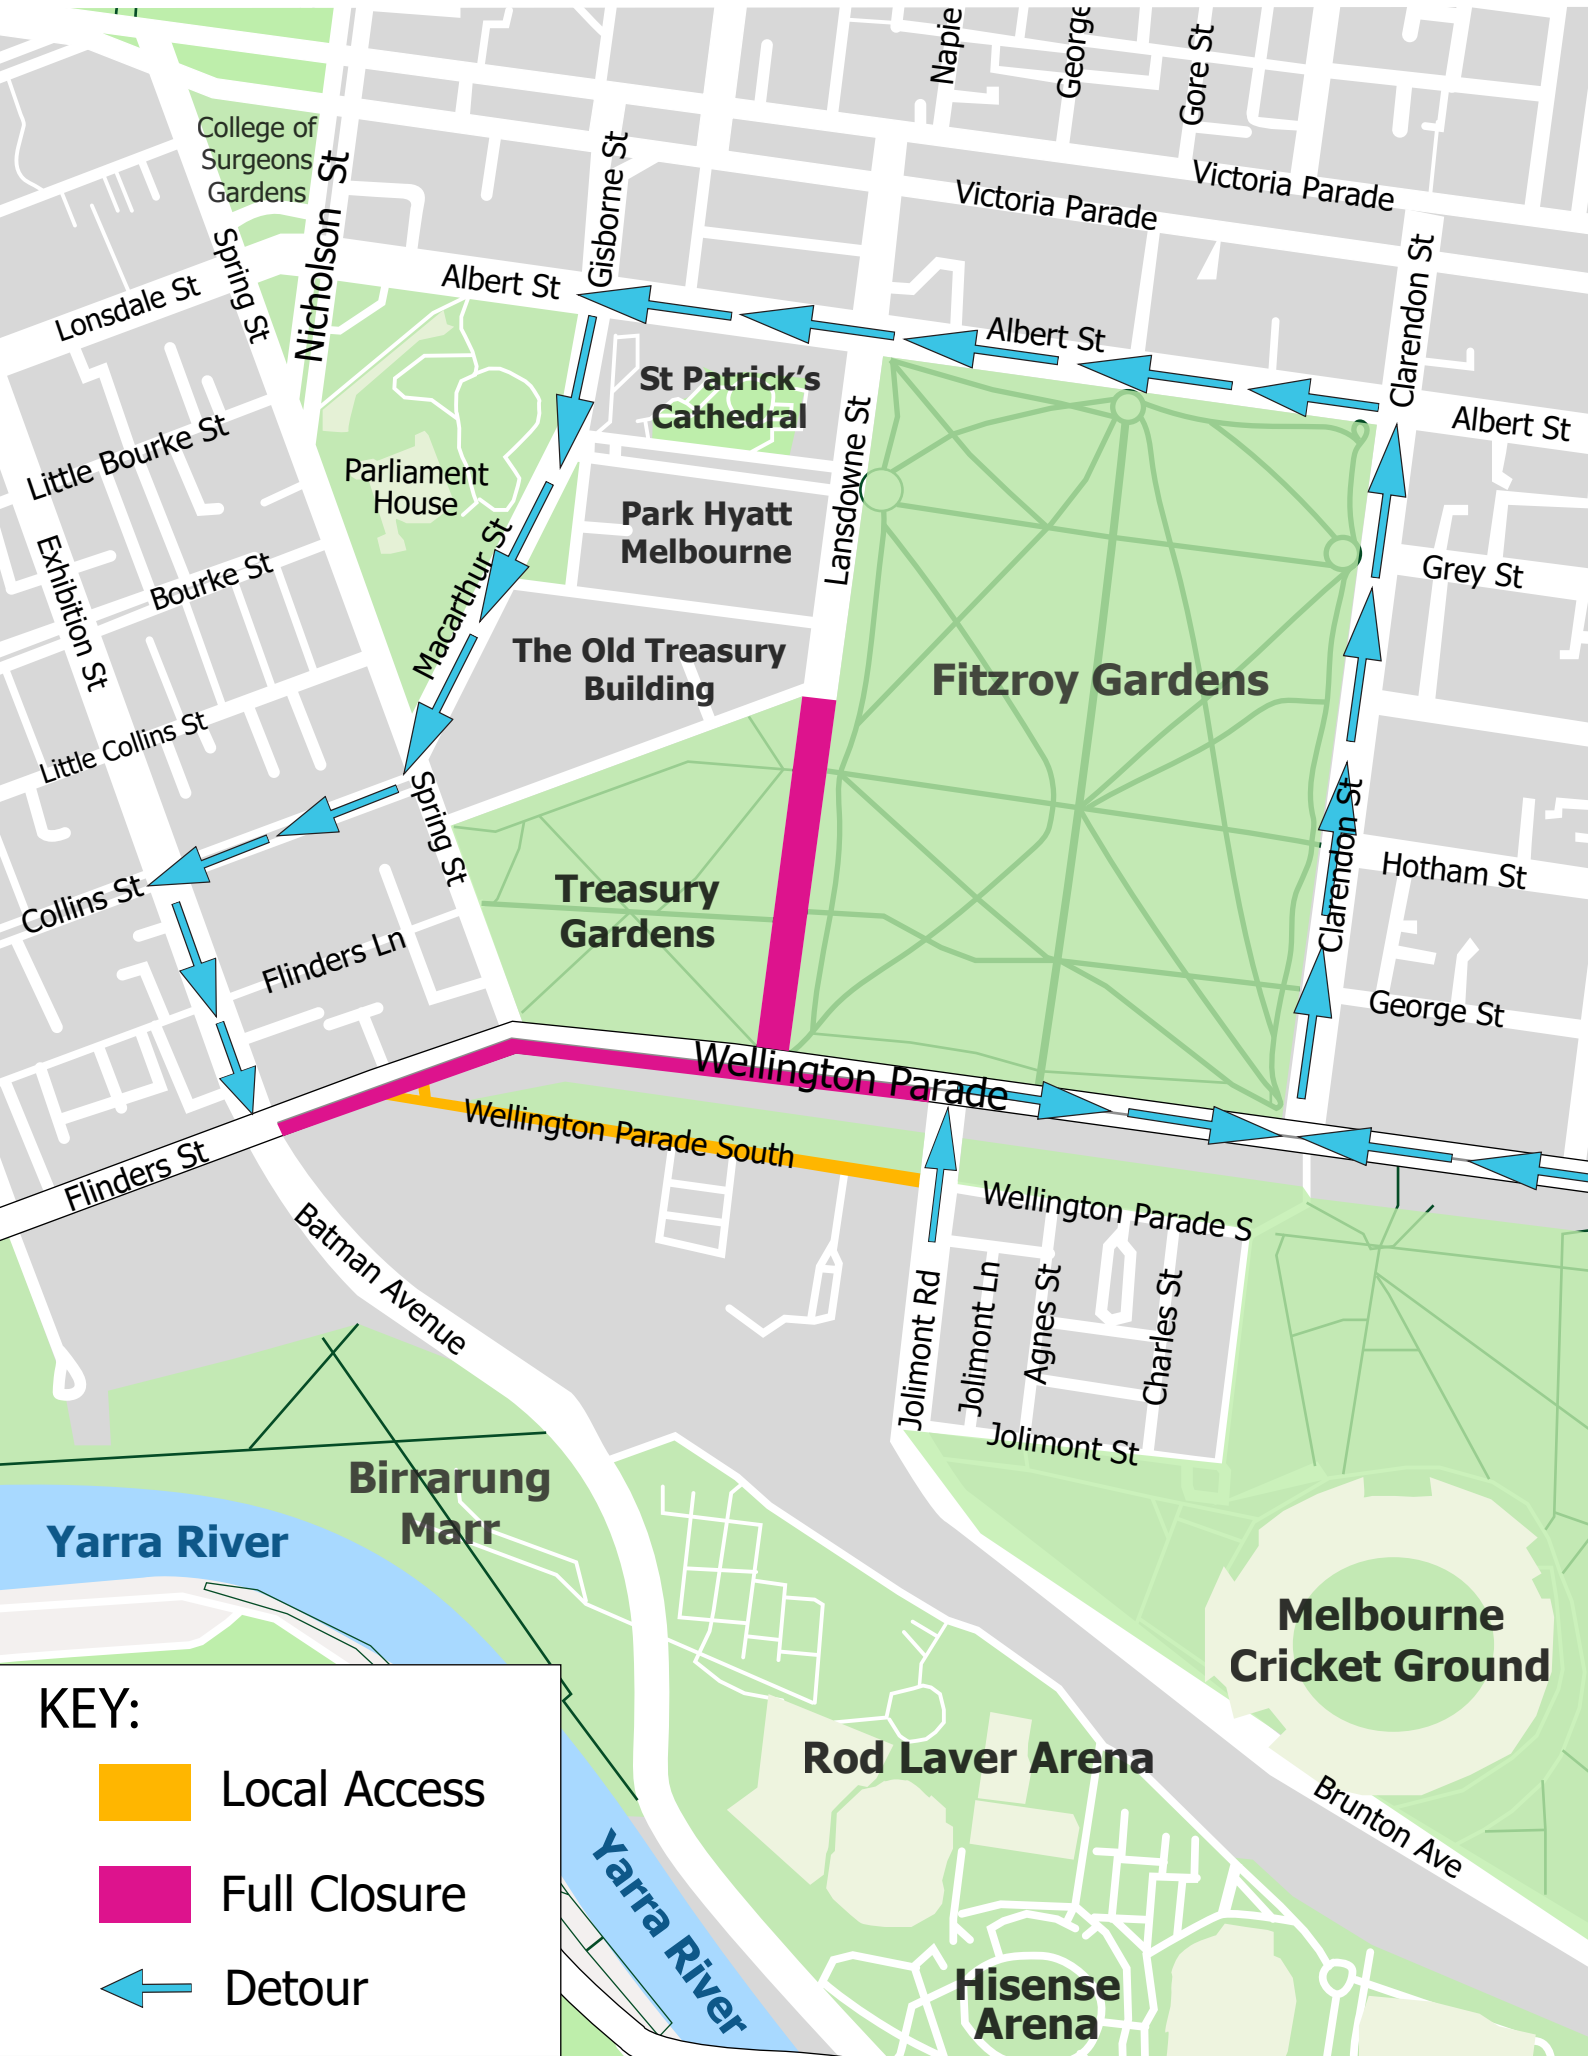

Map 1 – Thursday/Friday Traffic Management Plan

KEY:

- Local Access
- Full Closure
- Detour