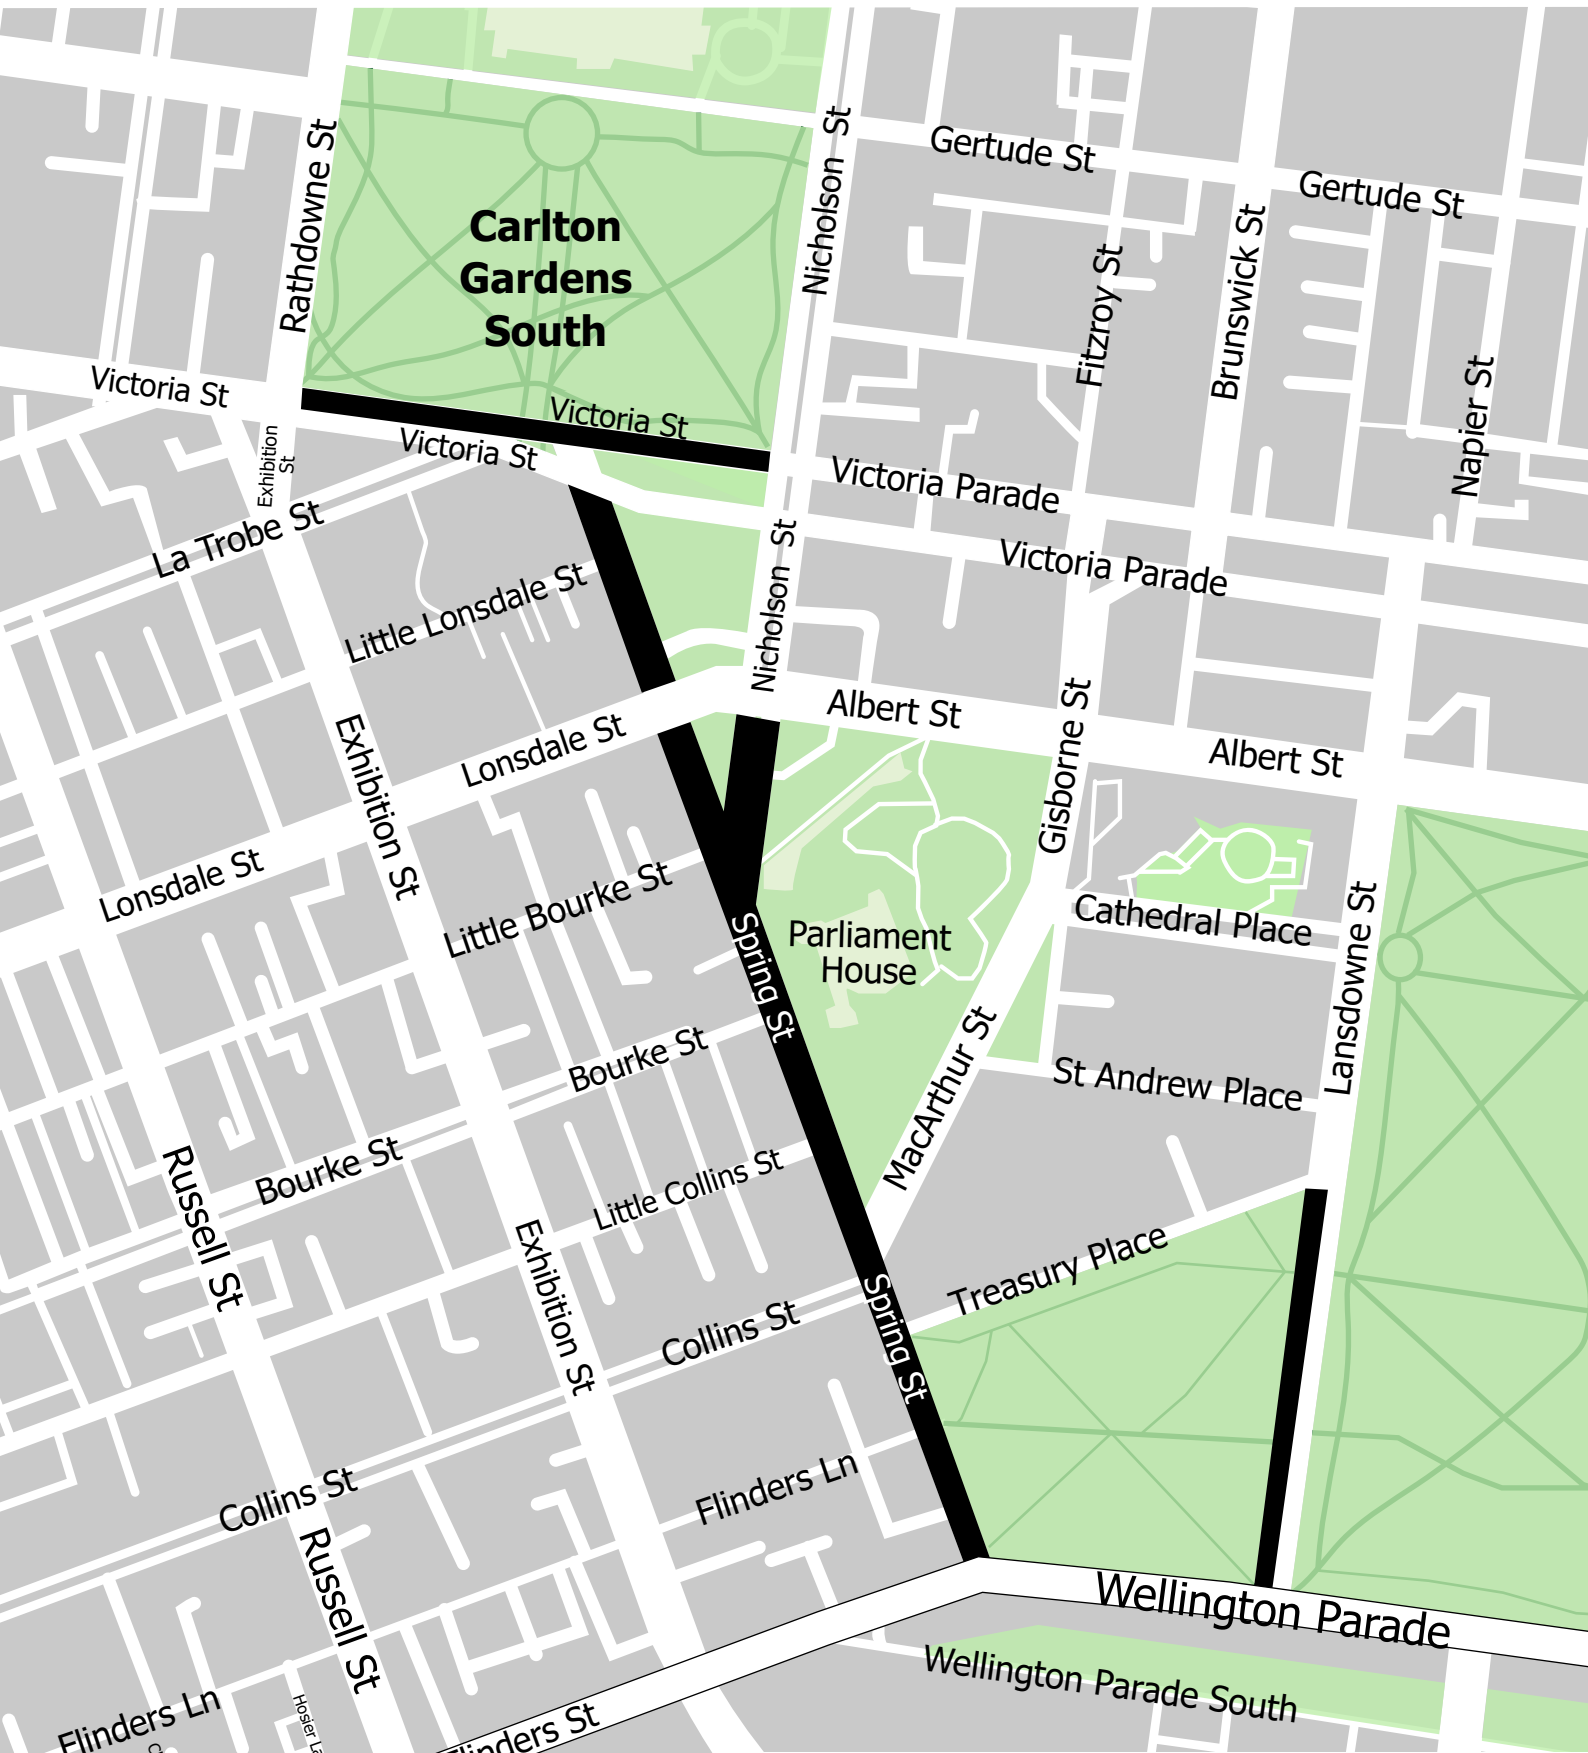

Map 3 – Tow Away Zones

KEY:

 Tow Away Zone

From: **Thursday 22 August 12:01 am**
To: **Saturday 24 August 7:00pm**