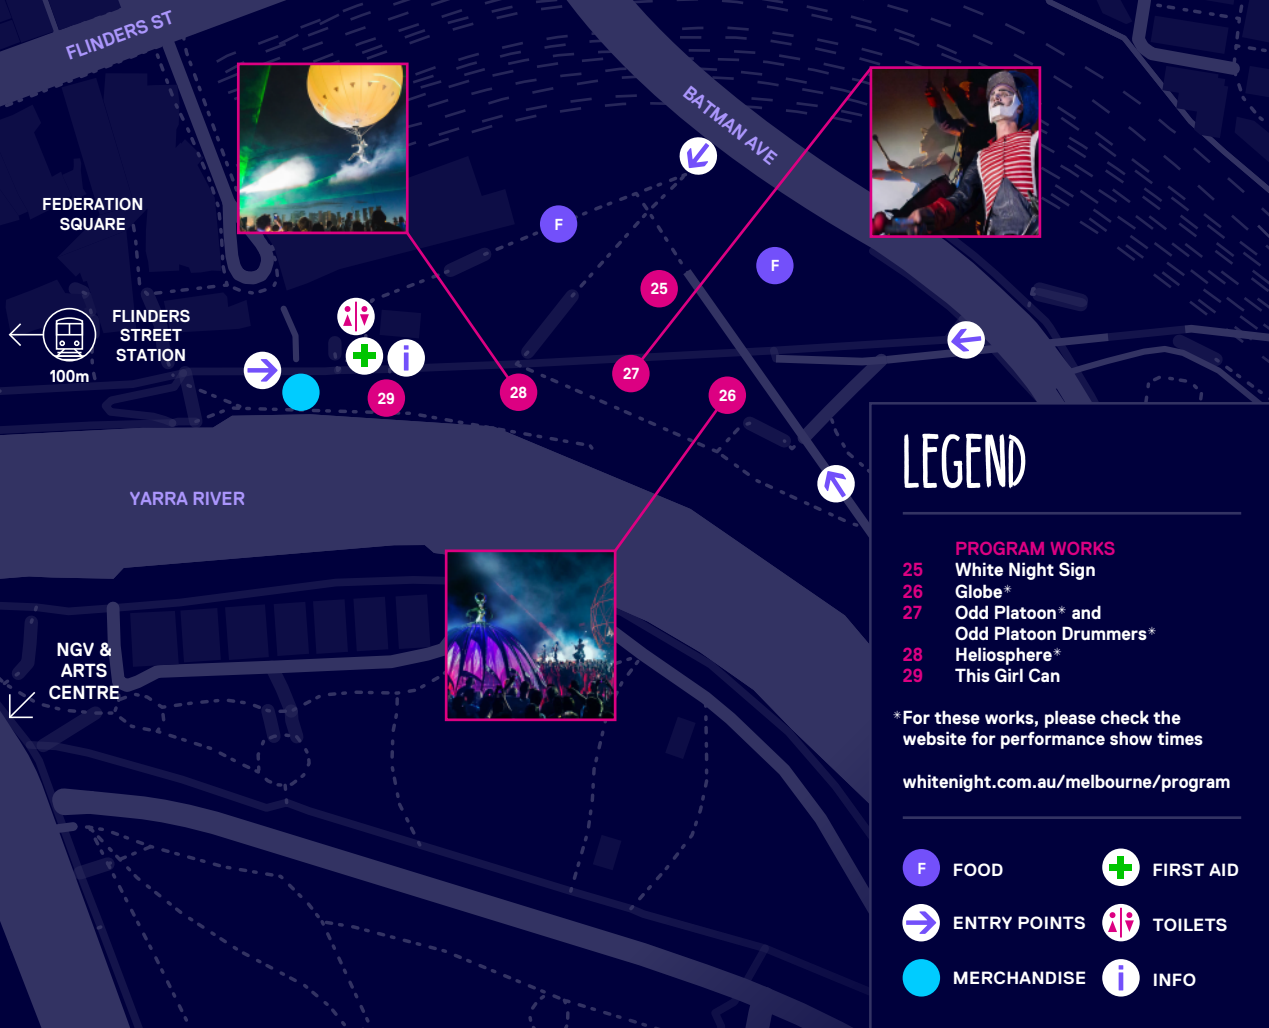

BIRRARUNG MARR

THE PHYSICAL REALM

LEGEND

PROGRAM WORKS

- 25 White Night Sign
- 26 Globe*
- 27 Odd Platoon* and Odd Platoon Drummers*
- 28 Heliosphere*
- 29 This Girl Can

*For these works, please check the website for performance show times

whitenight.com.au/melbourne/program

- F FOOD
- + FIRST AID
- ENTRY POINTS
- 🚻 TOILETS
- MERCHANDISE
- i INFO