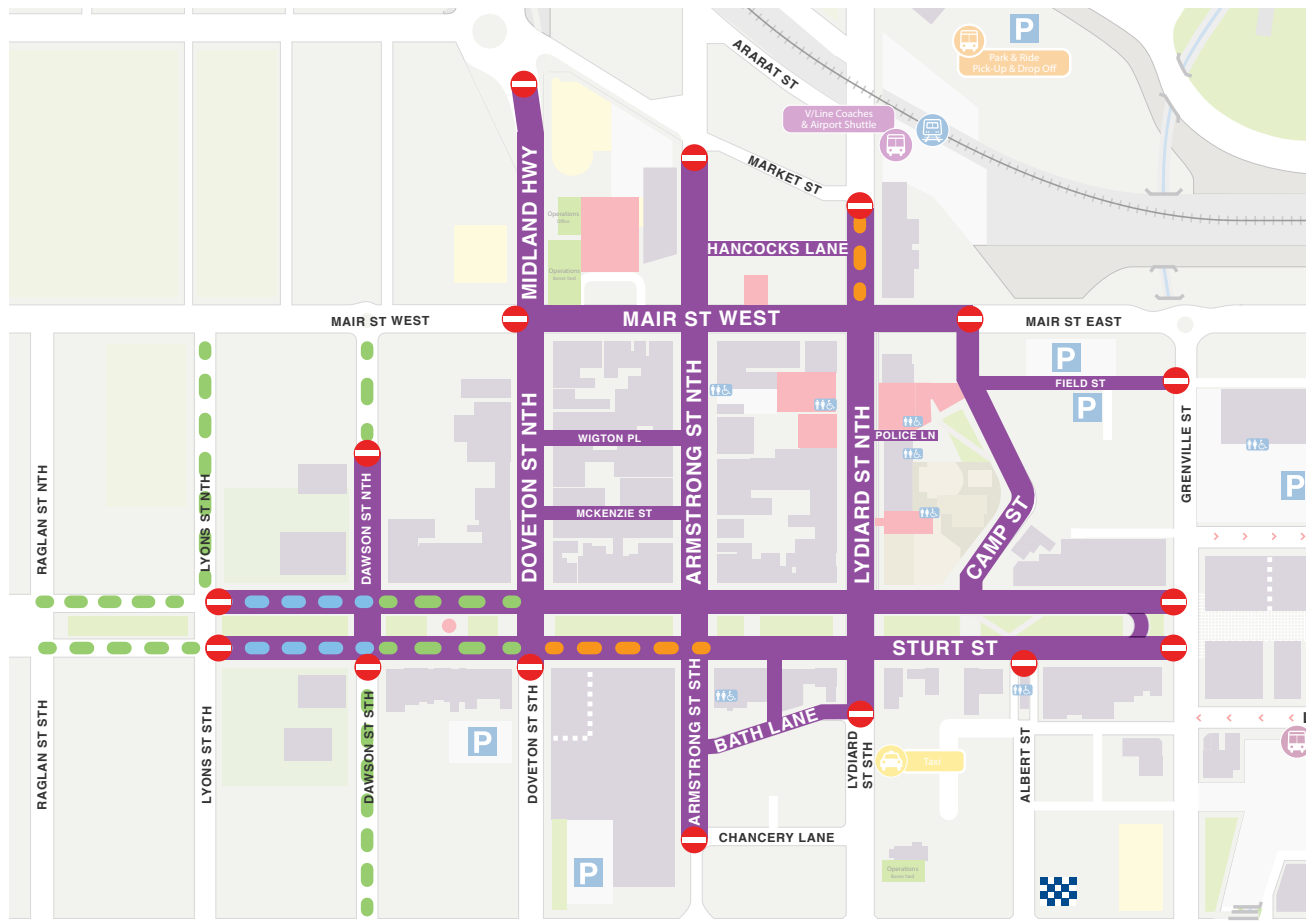

WHITE NIGHT BALLARAT Saturday 1 June 2024 6.00pm to midnight

White Night is heading back to Ballarat to light up the night. A celebration of art, culture and community, the event will excite and delight both locals and visitors. The event infrastructure will begin setting up from Monday 27 May, with road closures commencing on Friday 31 May. The removal of event infrastructure will be completed by Tuesday 4 June and all roads to be opened by 2.30am on Sunday 2 June 2024.

Some roads will be closed or partially closed from Friday 31 May - Sunday 2nd June.

For detailed information regarding closures and times please refer to www.whitenight.com.au

Please consider alternate routes when travelling during this time period, please be patient and drive safely on the roads.

For road closure queries please don't hesitate to contact us at traffic@accolade.net.au

TO LEARN MORE ABOUT THE EVENT, PROGRAM AND LOCATIONS PLEASE VISIT WHITENIGHT.COM.AU/BALLARAT

- ●●●● Pre-Event Road Changes - 07:00AM Friday 31st June - Check website for full details
- ●●●● Pre-Event Road Changes - 12:00PM Friday 31st June - Local Traffic Only
- ●●●● Pre-Event Road Changes - 12:00PM Friday 31st June - Roads Closed
- Event Road Closure - 12:00PM Saturday 1st June - 2:30AM Sunday 2nd June

ALL ROAD CLOSURES OPEN 2:30AM SUNDAY 2ND JUNE