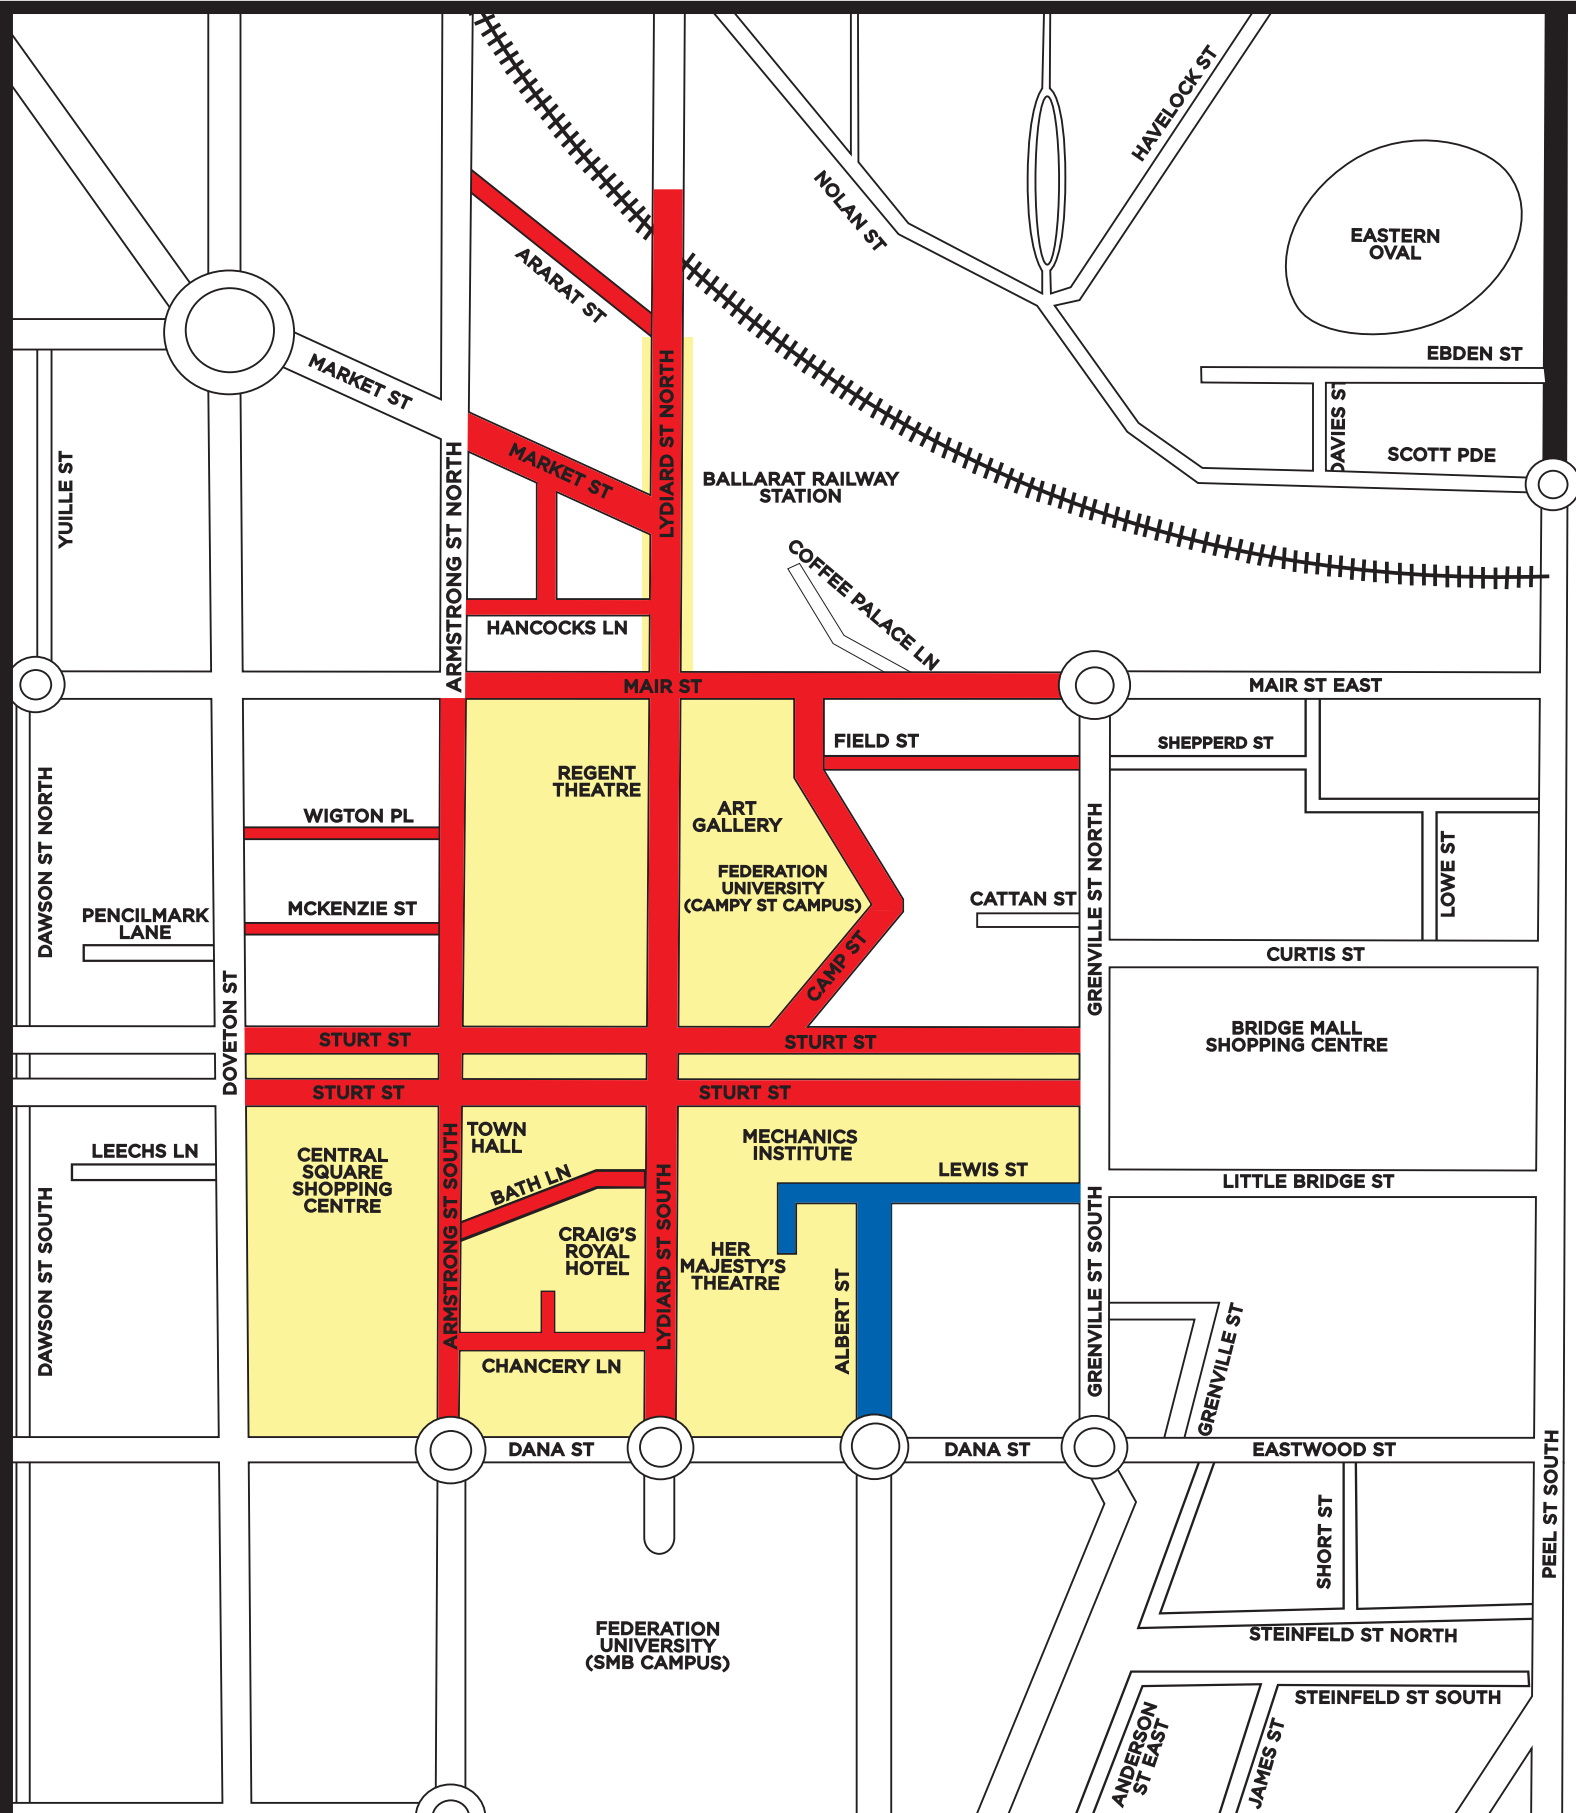

WHITE NIGHT BALLARAT 2018 - ROAD CLOSURES

- Full Road Closure
- Local Access Only
- Event Precinct

White Night Ballarat 2018: 7pm–2am Saturday 17 March

ROAD CLOSURES

STREET	FROM	TO	NOTES	DATE AND TIME
Lydiard Street South	Dana Street	Sturt Street		3pm Saturday to 10am Sunday
Chancery Lane	Armstrong Street	Lydiard Street		3pm Saturday to 10am Sunday
Bath Lane	Armstrong Street	Lydiard Street		3pm Saturday to 10am Sunday
Town Hall Lane	Bath Lane	Sturt Street		3pm Saturday to 10am Sunday
Armstrong Street South	Dana Street	Grant Street	Bus zone (CDC)	4pm Saturday to 8am Sunday
Sturt Street	Midland Highway (Doveton Street)	Grenville Street		5pm Saturday to 8am Sunday
Armstrong Street	Dana Street	Mair Street		5pm Saturday to 8am Sunday
Lydiard Street North	Sturt Street	Doveton Crescent		5pm Saturday to 8am Sunday
Camp Street	Sturt Street	Mair Street		5pm Saturday to 8am Sunday
Field Street	Camp Street	Grenville Street		5pm Saturday to 8am Sunday
Albert Street	Lewis Street	Sturt Street		5pm Saturday to 8am Sunday
Unicorn Lane	Sturt Street			5pm Saturday to 8am Sunday
Mair Street	Armstrong Street North	Grenville Street		5pm Saturday to 8am Sunday
Market Street	Armstrong Street North	Lydiard Street North		5pm Saturday to 8am Sunday
Ararat Street	Armstrong Street North	Lydiard Street North		5pm Saturday to 8am Sunday
Hancocks Lane	Armstrong Street North	Lydiard Street North		5pm Saturday to 8am Sunday
Wigton Place	Midland Highway (Doveton Street)	Armstrong Street North		5pm Saturday to 8am Sunday
McKenzie Street	Midland Highway (Doveton Street)	Armstrong Street North		5pm Saturday to 8am Sunday
Albert Street	Dana Street	Lewis Street	Local access only	7pm Saturday to 3am Sunday
Lewis Street	Grenville Street South		Local access only	7pm Saturday to 3am Sunday